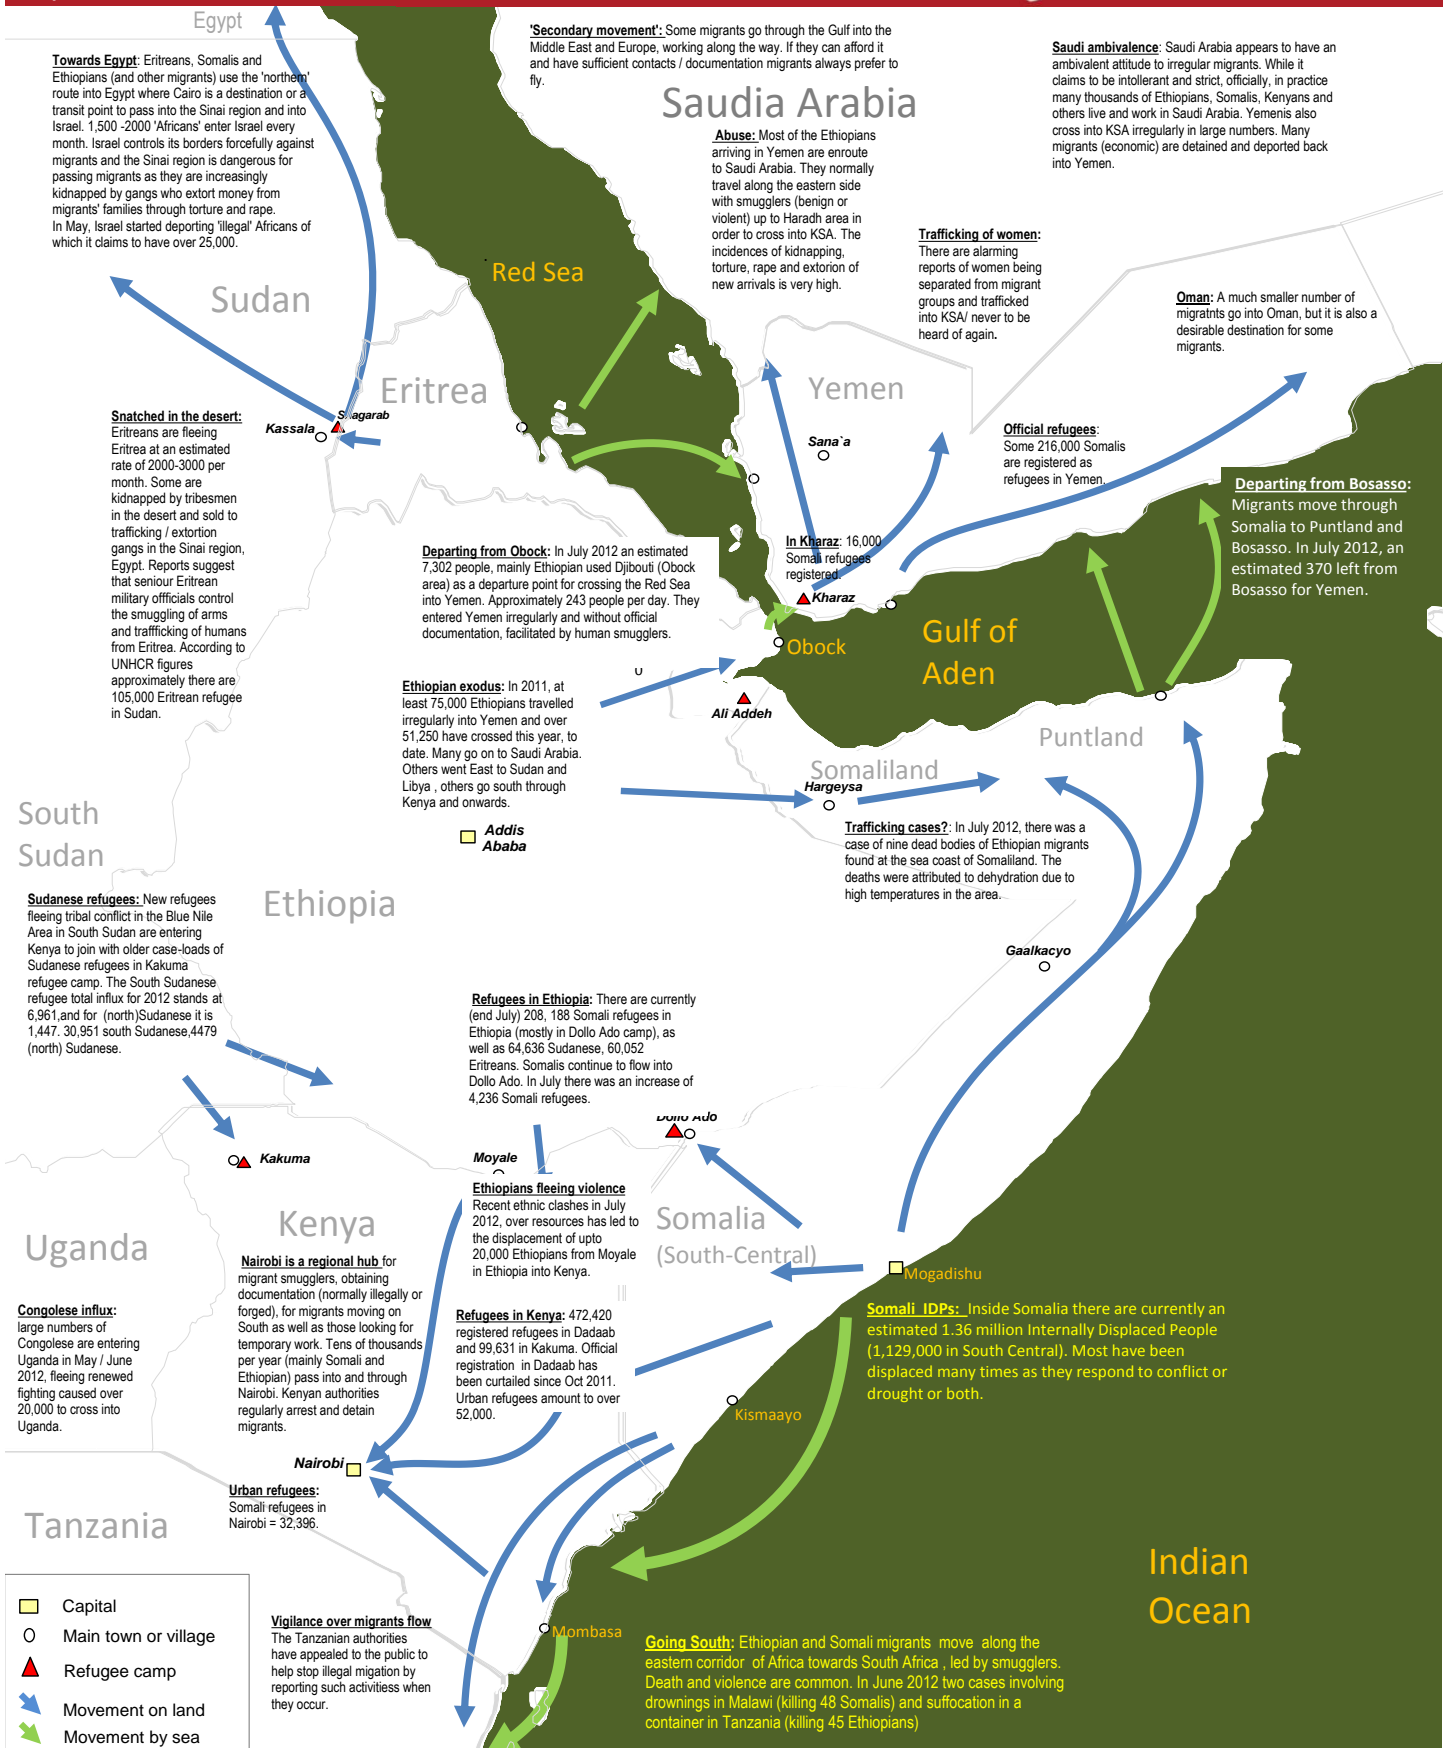

# MIXED MIGRATION IN HORN OF AFRICA AND YEMEN

July 2012

**RMMS** Regional Mixed Migration Secretariat

- Capital
- Main town or village
- Refugee camp
- Movement on land
- Movement by sea