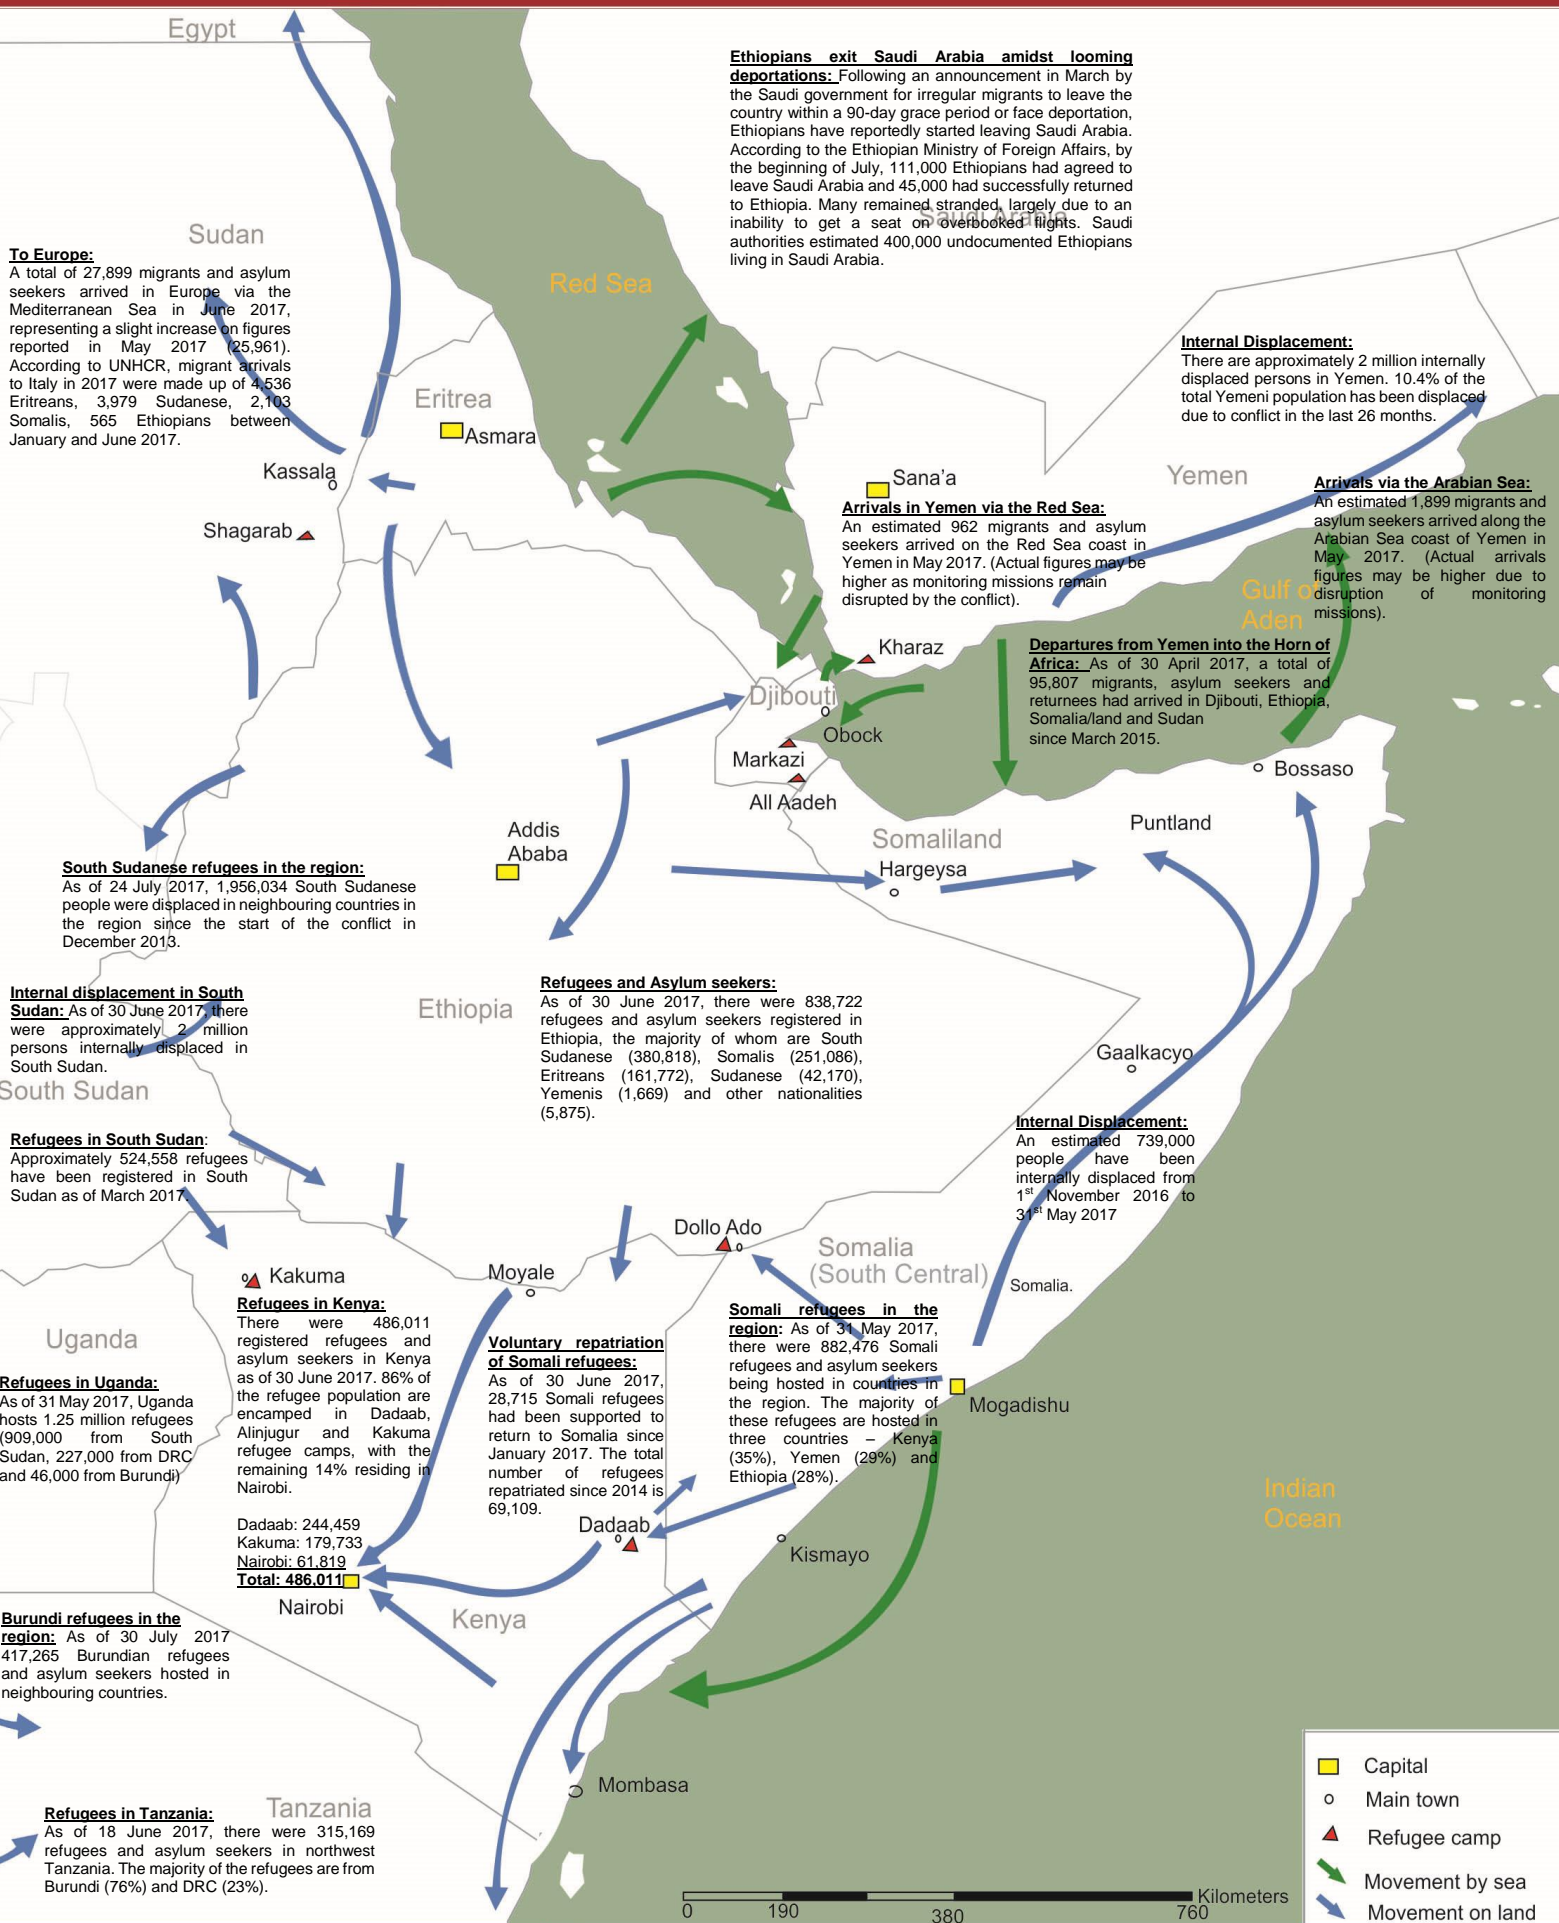

June 2017

**To Europe:**  
A total of 27,899 migrants and asylum seekers arrived in Europe via the Mediterranean Sea in June 2017, representing a slight increase on figures reported in May 2017 (25,961). According to UNHCR, migrant arrivals to Italy in 2017 were made up of 4,536 Eritreans, 3,979 Sudanese, 2,103 Somalis, 565 Ethiopians between January and June 2017.

**Ethiopians exit Saudi Arabia amidst looming deportations:** Following an announcement in March by the Saudi government for irregular migrants to leave the country within a 90-day grace period or face deportation, Ethiopians have reportedly started leaving Saudi Arabia. According to the Ethiopian Ministry of Foreign Affairs, by the beginning of July, 111,000 Ethiopians had agreed to leave Saudi Arabia and 45,000 had successfully returned to Ethiopia. Many remained stranded, largely due to an inability to get a seat on overbooked flights. Saudi authorities estimated 400,000 undocumented Ethiopians living in Saudi Arabia.

**Arrivals in Yemen via the Red Sea:**  
An estimated 962 migrants and asylum seekers arrived on the Red Sea coast in Yemen in May 2017. (Actual figures may be higher as monitoring missions remain disrupted by the conflict).

**Departures from Yemen into the Horn of Africa:** As of 30 April 2017, a total of 95,807 migrants, asylum seekers and returnees had arrived in Djibouti, Ethiopia, Somalia/land and Sudan since March 2015.